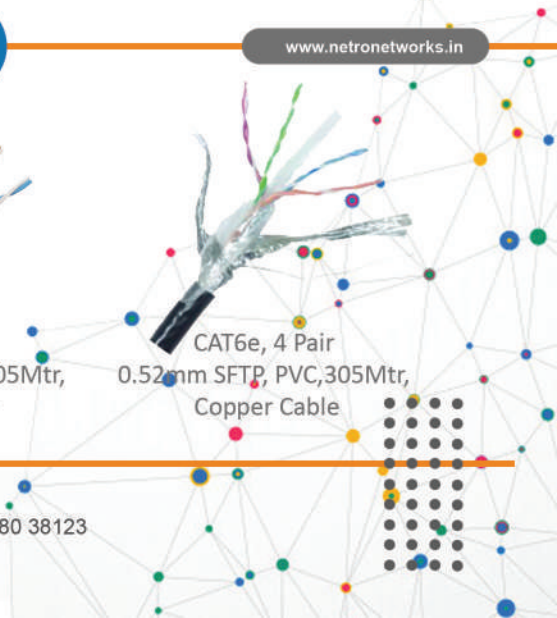

1 Fiber Optic Drop Cable
SM, G657A1 (ARP)
LSZH Sheath Flat Cable

2 Fiber Optic Drop Cable
SM, G657A1 (ARP)
LSZH Sheath Flat Cable

2 Fiber Optic Drop Cable
SM, G657A1 (FRP)
LSZH Sheath Flat Cable

COPPER CABLE (SFTP / UTP)

www.netronetworks.in

CAT5e, 4 Pair
0.40mm UTP, PVC, 305Mtr,
Copper Cable

CAT6e, 4 Pair
0.52mm UTP, PVC, 305Mtr,
Copper Cable

CAT5e, 4 Pair
0.40mm SFTP, PVC, 305Mtr,
Copper Cable

CAT6e, 4 Pair
0.52mm SFTP, PVC, 305Mtr,
Copper Cable

FIBER PATCH CORDS & PIGTAILS

www.netronetworks.in

NETRO NETWORKS Fiber Optic Patch Cable also known as fiber patch cord cable. This series SC fiber optic patch cable provide you many types including SC to SC to SC, SC to LC, SC to ST, SC to FC with simplex or duplex fibers.